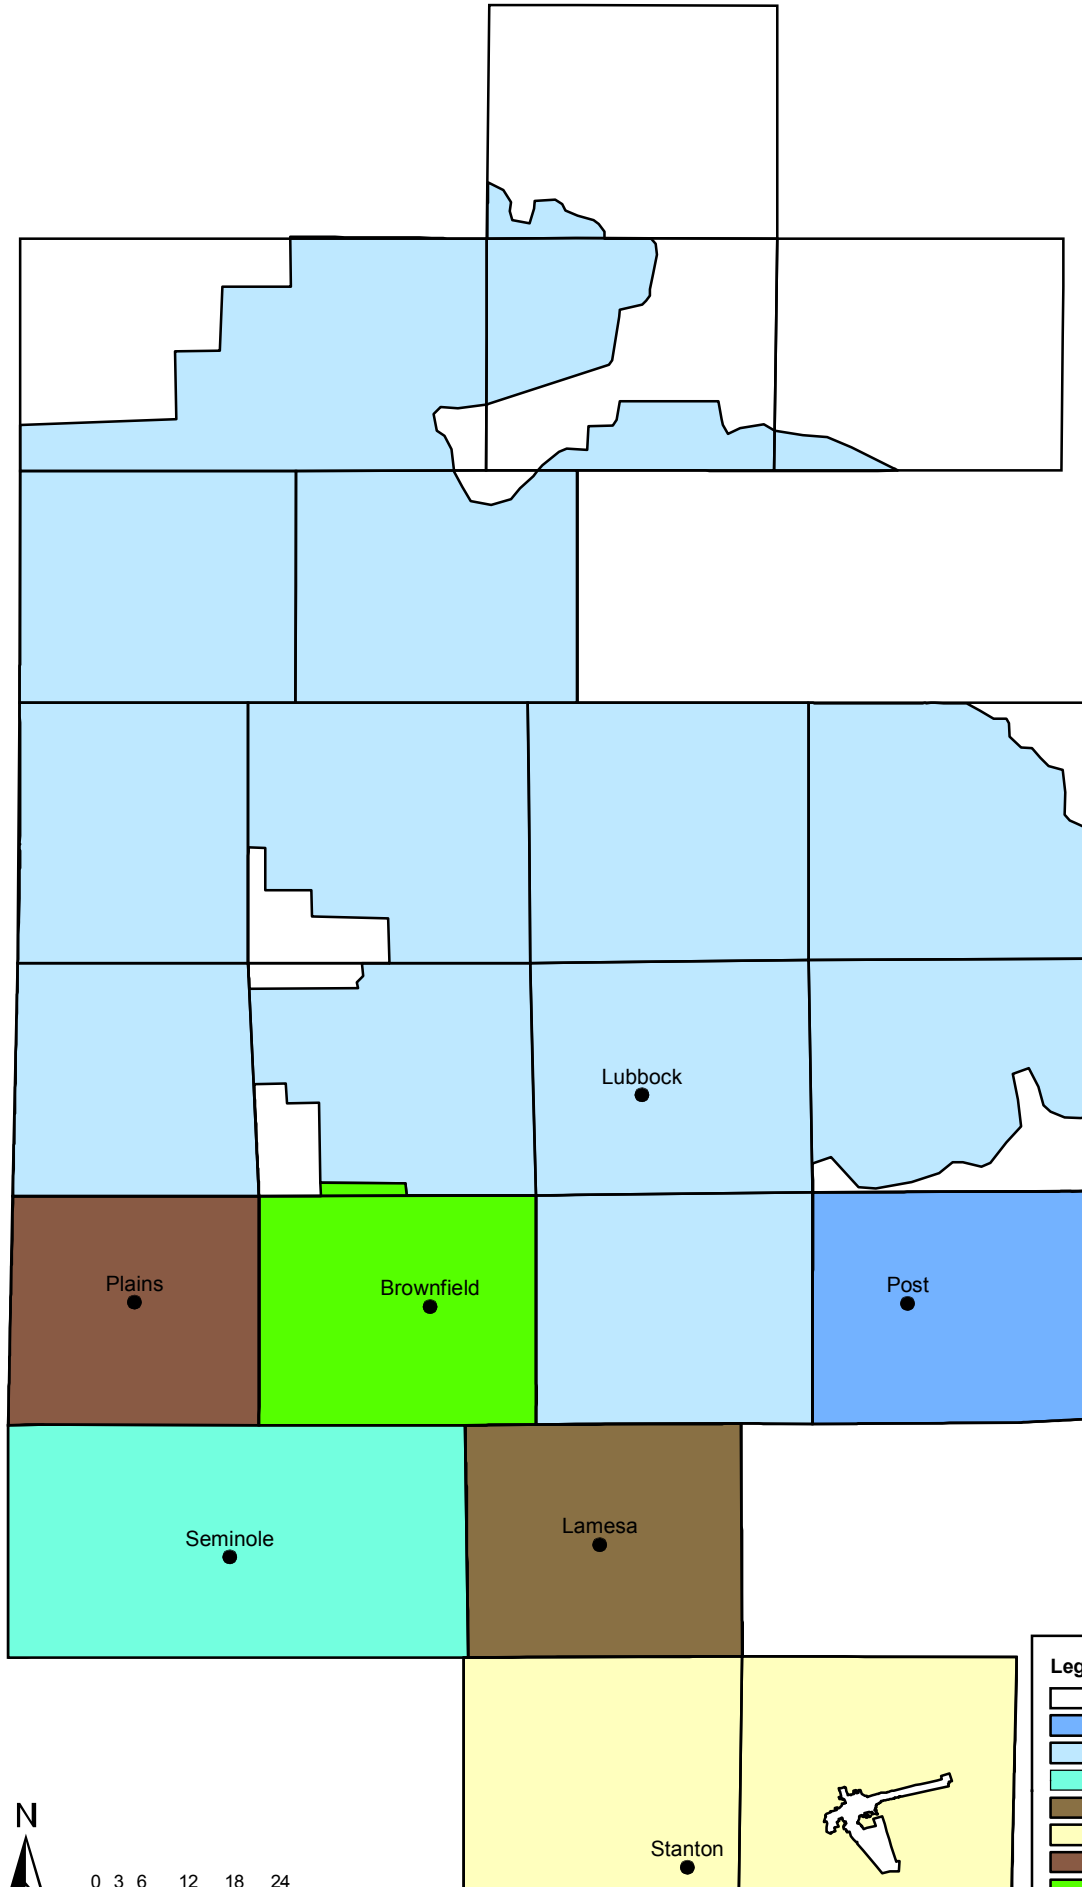

Southern Ogallala Regional Groundwater Alliance

0 3 6 12 18 24 Miles

Legend

- County Boundaries
- Garza County U&FWCD
- High Plains UWCD No.1
- Llano Estacado UWCD
- Mesa UWCD
- Sandy Land UWCD
- Permian Basin UWCD
- South Plains UWCD
- District Office Locations