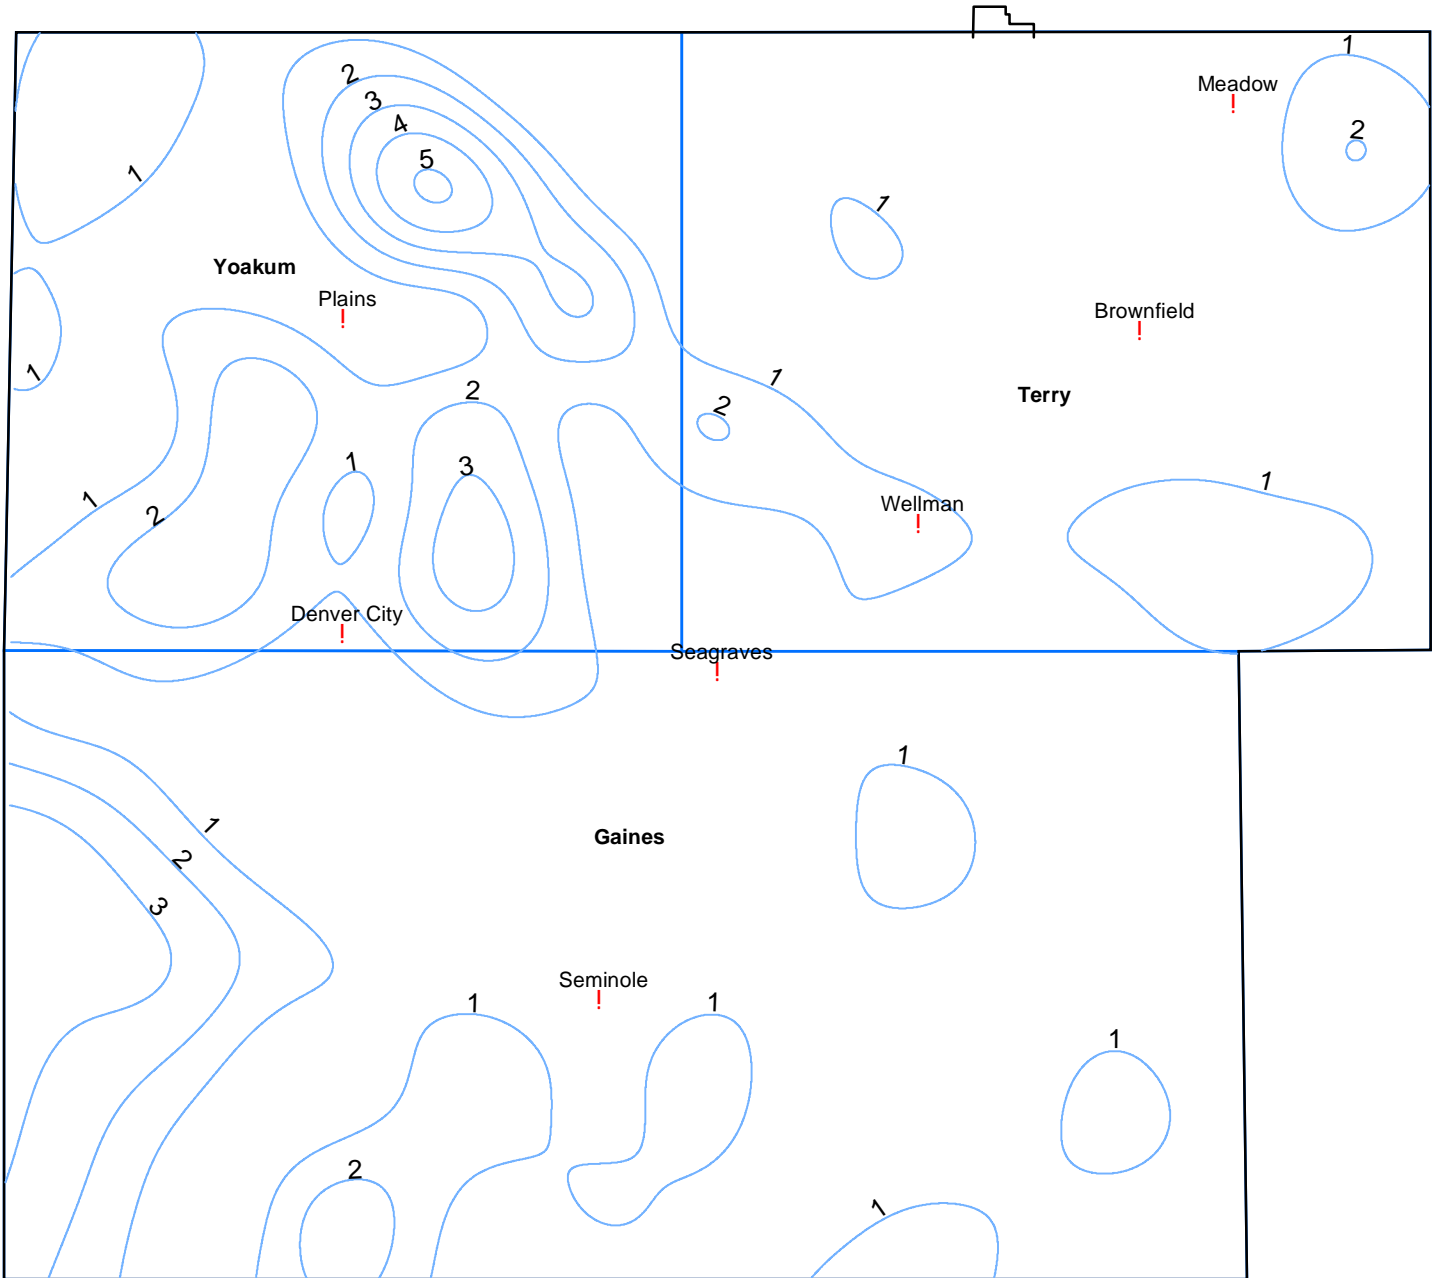

Southern Ogallala Rainfall Enhancement Program

July 2007 Rainfall Totals

Contour Interval = 1 in

Legend

- ! Towns
- District Boundary
- Texas Target Area
- ▭ County Boundaries
- July 2007 Rainfall