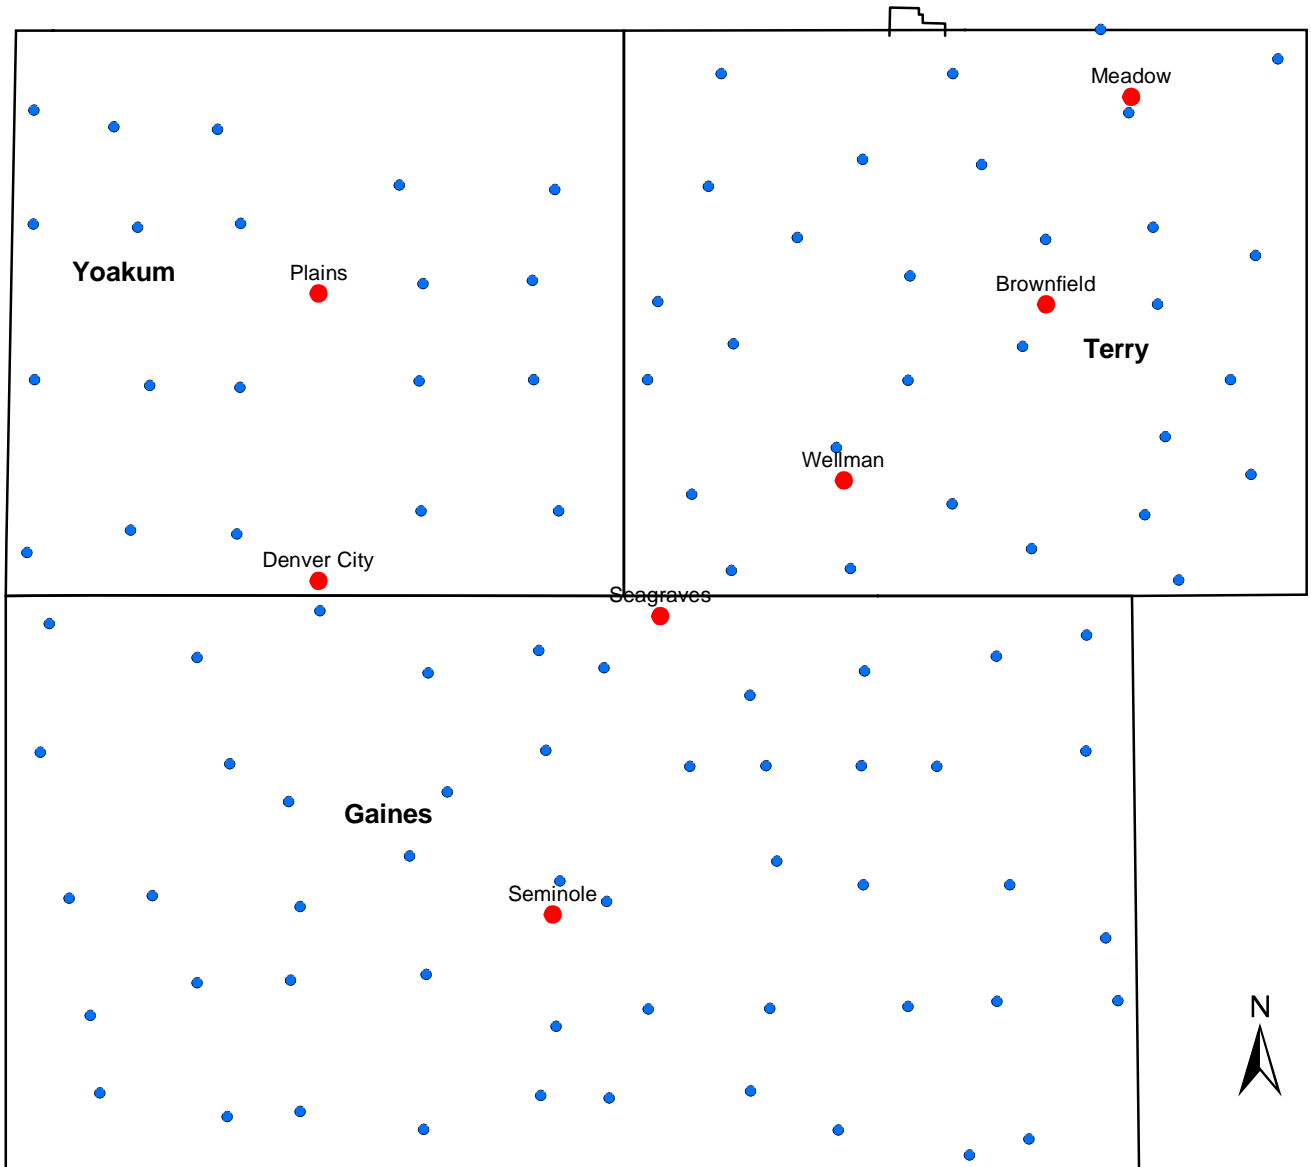

Southern Ogallala Rainfall Enhancement Program

Rain Gage Locations

Legend

- Rain Gage Locations
- ▭ County Boundaries
- District Boundary
- Towns